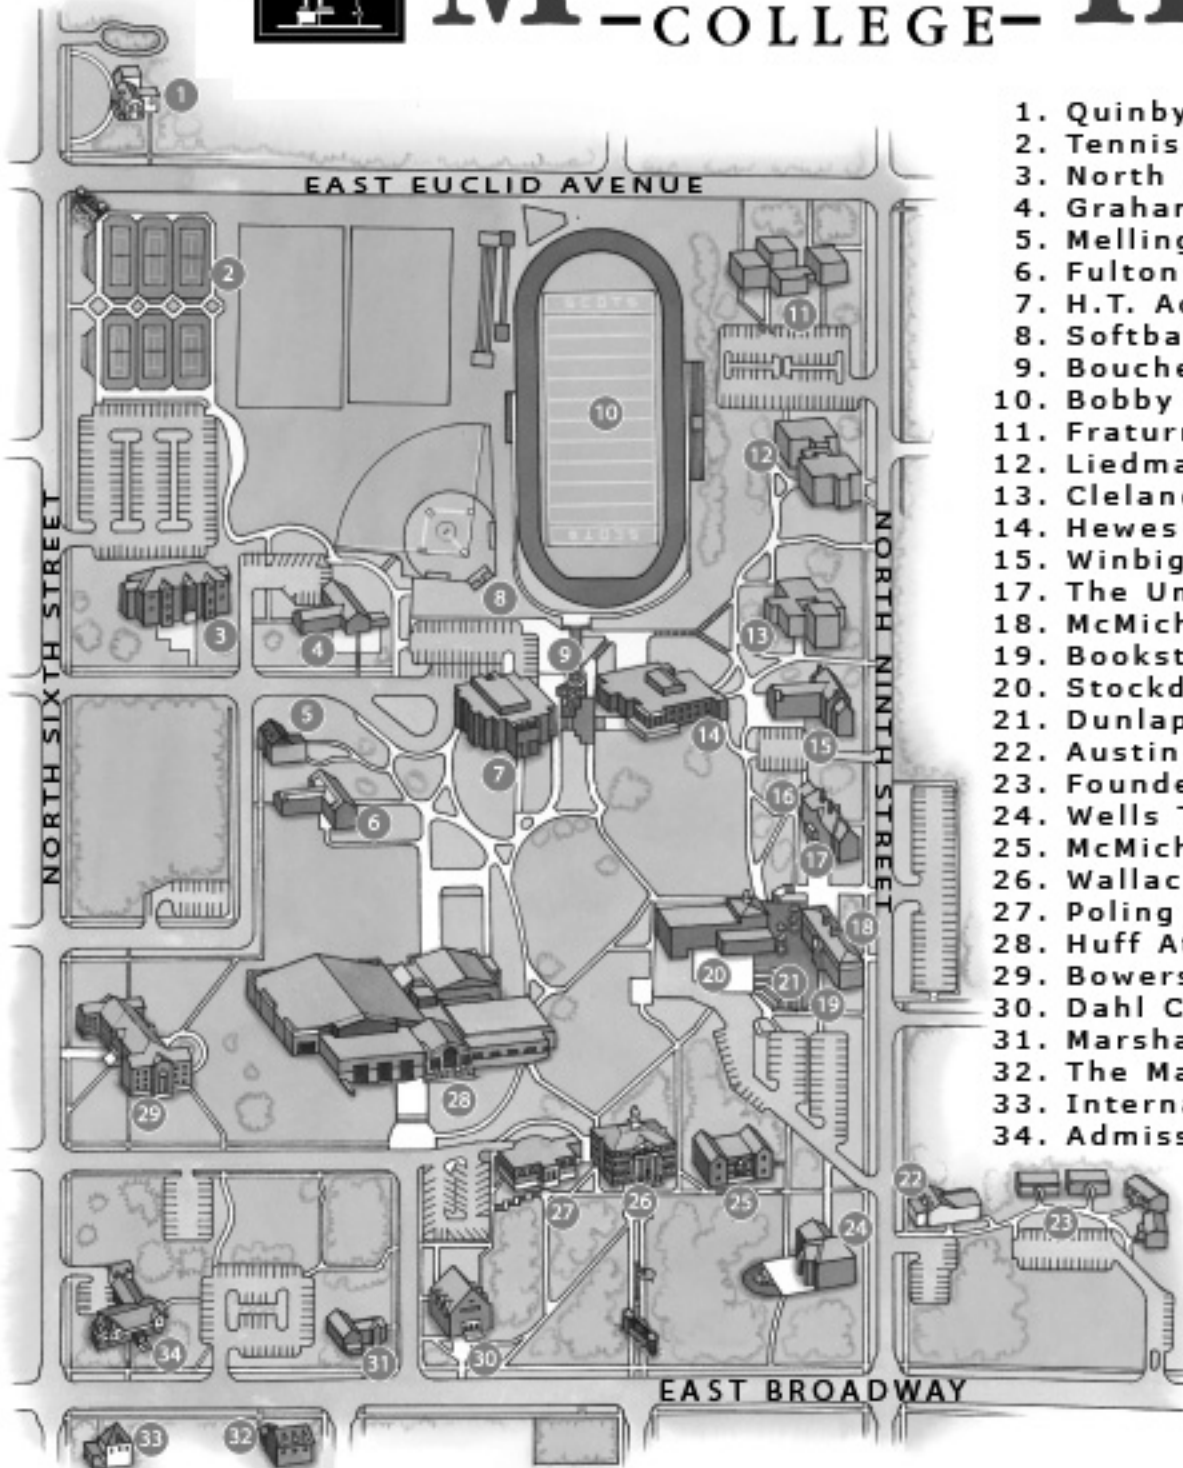

MONMOUTH -COLLEGE-

1. Quinby House
2. Tennis Courts
3. North Residence
4. Graham Residence
5. Mellinger Center
6. Fulton Residence
7. H.T. Academic
8. Softball Field
9. Boucher Plaza
10. Bobby Woll Field
11. Fraternity Complex
12. Liedman Residence
13. Cleland Residence
14. Hewes Library
15. Winbigler Residence
17. The Underground
18. McMichael Residence
19. Bookstore
20. Stockdale Center
21. Dunlap Terrace
22. Austin Academic
23. Founders Village
24. Wells Theatre
25. McMichael Academic
26. Wallace Academic
27. Poling Hall
28. Huff Athletic Center
29. Bowers Residence
30. Dahl Chapel
31. Marshall Hall
32. The Manor
33. International House
34. Admissions

Not Shown:
Peacock Memorial Athletic Park
& The LeSuer Nature Preserve
Both at the corner of
North Eleventh Street and U.S. Highway 34
&
Boone House
North Ninth Street